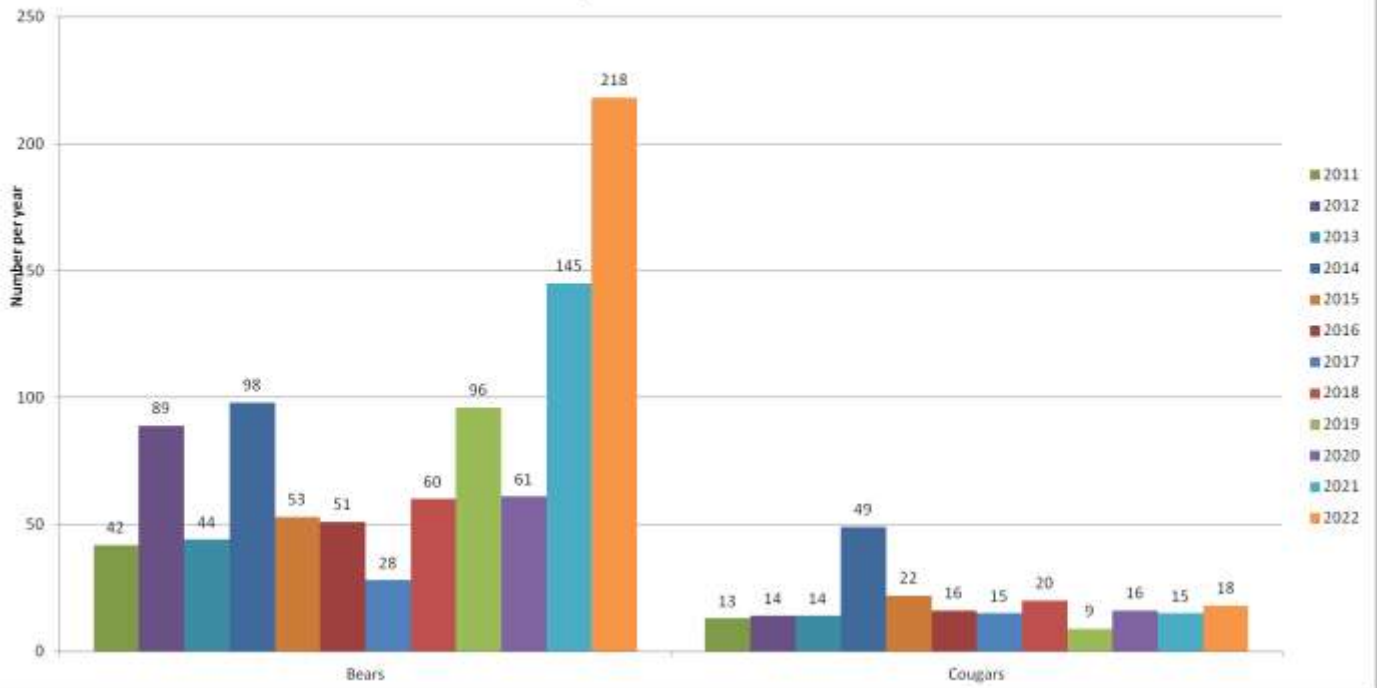

Sightings and occurrences in Mountain View County (2011 to 2019),
in Mountain View & Clearwater County (2020 to 2022)
from the public and Fish & Wildlife